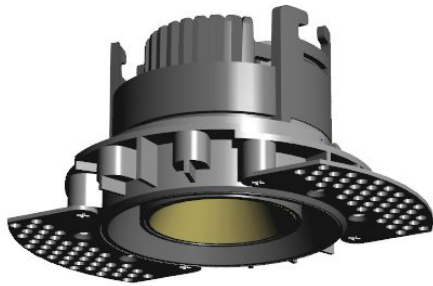

FLUA®

3D module

Line drawing