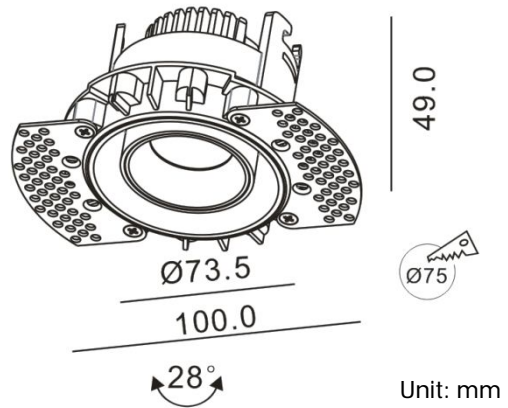

Designer	FLUA
Sales status	On Sale
Product classification	Interior
Model	198919EA

WWW.FLUA.COM

Installation information

Area	Ceiling
Method	Recessed
Cut hole size	Φ75mm
Embedded height	/

Technical general

System power	7.5W
Flux	451lm
Beam angle	30°
Material	Aluminum,Plastic
Appearance color	PAB-WBP
Size	100*73.5*49mm
Adjustable angle	Available
Ingress protection	IP54
Input voltage	100-240VAC
Electrical level	Class II

Photometric graph

Electrical parameters

Driver brand	/
Driver type	/
Electrical installation	External

Light source parameters

Brand	FLUA
Type	G111C-010A
Power	5.62W
Light color	WW
Color temperature	3000K
CRI	90

FLUA®

3D module

Line drawing

Instructions