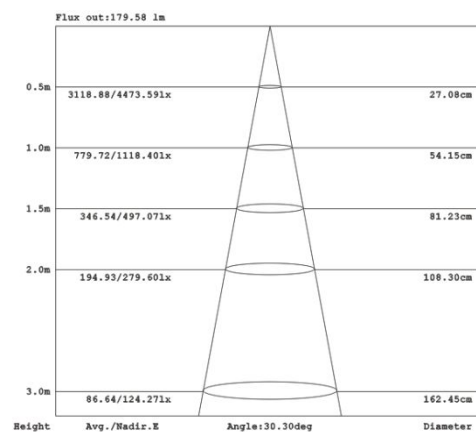

Designer	FLUA
Sales status	On Sale
Product classification	Interior
Model	198919EA

WWW.FLUA.COM

Installation information

Area	Ceiling
Method	Recessed
Cut hole size	Φ75mm
Embedded height	/

Technical general

System power	7.5W
Flux	451lm
Beam angle	30°
Material	Aluminum,Plastic
Appearance color	PAB-WBP
Size	100*73.5*49mm
Adjustable angle	Available
Ingress protection	IP54
Input voltage	100-240VAC
Electrical level	Class II

Photometric graph

Electrical parameters

Driver brand	/
Driver type	/
Electrical installation	External

Light source parameters

Brand	FLUA
Type	G111C-010A
Power	5.62W
Light color	WW
Color temperature	3000K
CRI	90