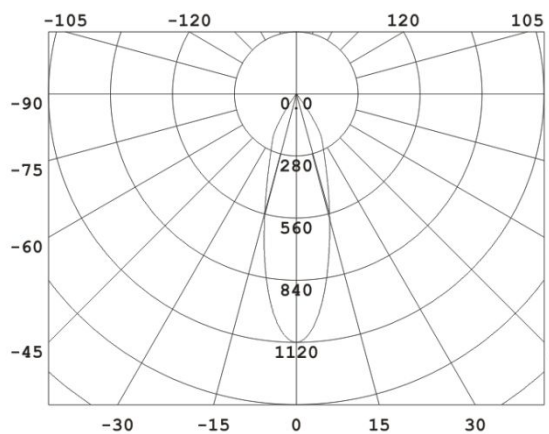

Designer	FLUA
Sales status	On Sale
Product classification	Interior
Model	198919EA

WWW.FLUA.COM

Installation information

Area	Ceiling
Method	Recessed
Cut hole size	Φ75mm
Embedded height	/

Technical general

System power	7.5W
Flux	451lm
Beam angle	30°
Material	Aluminum,Plastic
Appearance color	PAB-WBP
Size	100*73.5*49mm
Adjustable angle	Available
Ingress protection	IP54
Input voltage	100-240VAC
Electrical level	Class II

Photometric graph

Electrical parameters

Driver brand	/
Driver type	/
Electrical installation	External

Light source parameters

Brand	FLUA
Type	G111C-010A
Power	5.62W
Light color	WW
Color temperature	3000K
CRI	90